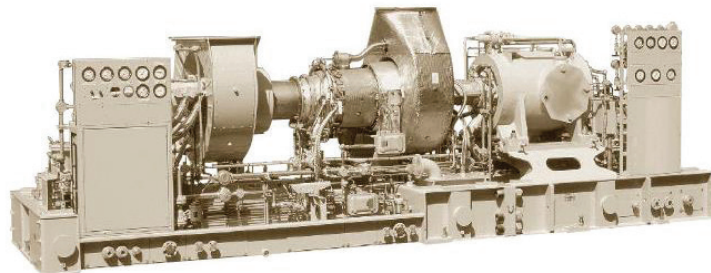

2.5 MW GAS TURBINE MOBILE POWER UNIT

RENTAL POWER WHEN AND WHERE YOU NEED IT

The Centaur 40 Mobile Power Unit is the answer to your need for short term generating capacity that is both economical and environmentally friendly. Designed as an on-site generating system where low emissions, fast setup and reliable operation are critical, these units are based on the proven Centaur 40 gas turbine generator set and includes these key features:

- Low Emissions, State-of-the-Art SoLoNOx™ (Dry Low NOx) Combustion System
- No Visible Emissions
- Sound Attenuation Package for Quiet Operation
- Low Profile Design to Minimize Installed Height
- Easy to Permit

OPERATIONAL FEATURES

- Dispatchable to be On Line in Six Minutes (from cold start)
- Range of Control System Options for Remote Operation and SCADA Integration
- KVAR Control for Excellent Reactive Power Control Capability

877-291-3354 | dpsenergy.com

**DISTRIBUTED
POWER
SOLUTIONS**

2.5 MW GAS TURBINE MOBILE POWER UNIT

NOMINAL GENERATOR SET PERFORMANCE

At the core of the Mobile Power Unit is the 2.5 MW Centaur 40 industrial gas turbine. The Mobile Power Unit combines the features and benefits of the proven Centaur 40 industrial gas turbine with a mobile system that is easy to relocate and connect.